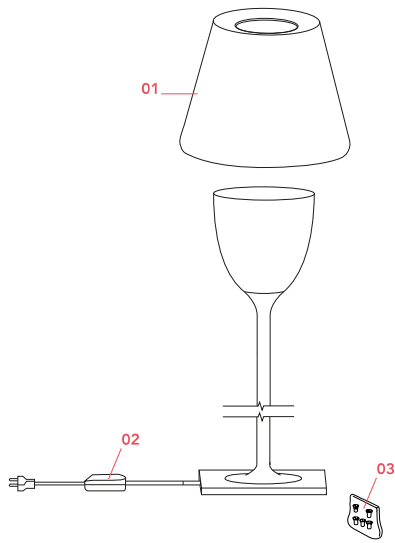

Spare Parts

01.	Ktribe Floor/Table 2 fumée diffuser assembly	F6278000
02.	Led rondo' dimmer 220/240v 40- 250w 4-100w	RF28045
03.	Kit of 5 white feed pads for base	RF3020100

DOWNLOAD