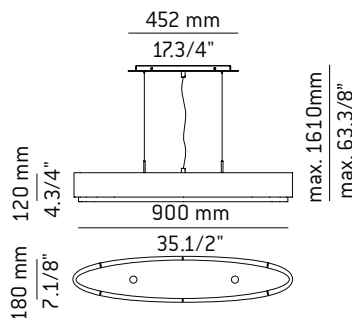

iris T-2711 / T-2716

pendant

Date	Type
Project	
Location	
Model #	Quantity
Specifier	

Description

Pendant providing direct and indirect light. Elliptical shape. Shade is made of polyester fiber protected by a PVC coating. Bottom glass diffuser. Adjustable height. Can be used in sloped ceilings.

Pictures might not show the specified dimensions or material. They are for illustration purposes only.

Ordering information

Product Code	Lamp	Finish	Shade
T-2711	<ul style="list-style-type: none"> 6 x 42W / Hal. ECO Candle / E14 / 230V (not included). Dimmable. C 6 x 11W / El. Fluorescent / E14 / 230V (not included). Dimmable when using dimmable lamps. A 	<ul style="list-style-type: none"> 22 CH Chrome 37 NI Nickel CUSTOM (see below) 	<ul style="list-style-type: none"> 26 BLK Black 27 WH White 38 GR Gray CUSTOM (see below)

Product Code	Lamp	Finish	Shade
T-2716	<ul style="list-style-type: none"> 4 x 42W / Hal. ECO Candle / E14 / 230V (not included). Dimmable. C 4 x 11W / El. Fluorescent / E14 / 230V (not included). Dimmable when using dimmable lamps. A 	<ul style="list-style-type: none"> 22 CH Chrome 37 NI Nickel CUSTOM (see below) 	<ul style="list-style-type: none"> 26 BLK Black 27 WH White 38 GR Gray CUSTOM (see below)