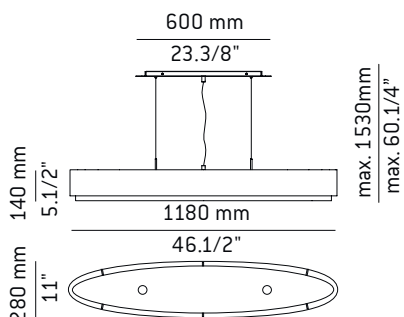

iris T-2711 / T-2716

pendant

Date	Type
Project	
Location	
Model #	Quantity
Specifier	

Description

Pendant providing direct and indirect light. Elliptical shape. Shade is made of polyester fiber protected by a PVC coating. Bottom glass diffuser. Adjustable height. Can be used in sloped ceilings.

Pictures might not show the specified dimensions or material. They are for illustration purposes only.

Ordering information

Product Code	Lamp	Finish	Shade
T-2711	<ul style="list-style-type: none"> 6 x 42W / Hal. ECO Candle / E14 / 230V (not included). Dimmable. C 6 x 11W / El. Fluorescent / E14 / 230V (not included). Dimmable when using dimmable lamps. A 	<ul style="list-style-type: none"> 22 CH Chrome 37 NI Nickel CUSTOM (see below) 	<ul style="list-style-type: none"> 26 BLK Black 27 WH White 38 GR Gray CUSTOM (see below)

Product Code	Lamp	Finish	Shade
T-2716	<ul style="list-style-type: none"> 4 x 42W / Hal. ECO Candle / E14 / 230V (not included). Dimmable. C 4 x 11W / El. Fluorescent / E14 / 230V (not included). Dimmable when using dimmable lamps. A 	<ul style="list-style-type: none"> 22 CH Chrome 37 NI Nickel CUSTOM (see below) 	<ul style="list-style-type: none"> 26 BLK Black 27 WH White 38 GR Gray CUSTOM (see below)