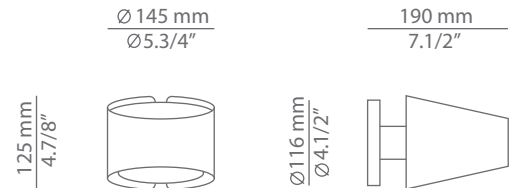

MIKONOS A-2520

wall lamp

Date	Type
Project	
Location	
Model #	Quantity
Specifier	

Description

Wall lamp providing direct and indirect light.
Glass diffuser on top and bottom.

Pictures above might not show the specified dimensions or material. They are for illustration purposes only.

Ordering information

Product Code	Lamp	Finish
■ A-2520	■ LED or Fluor. up to 20W / max.112mm E27 / 230V (not included) Dimmable when using dim. lamps	■ 37 NI Nickel ■ CUSTOM

SPECIAL REQUIREMENTS

Custom finishes and versions