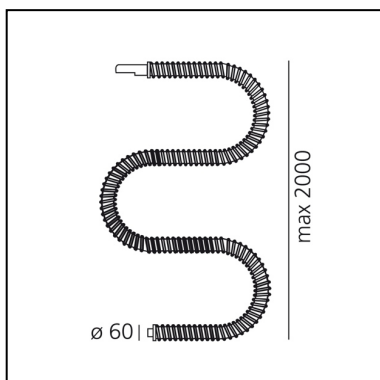

Boalum

Gianfranco Frattini
Livio Castiglioni

IP20   

LUMINARIA

- Disponibilidad del transformador: **Integrado**
- Potencia (W): **20W**
- Tensión de alimentación: **220-240V**
- Flujo Luminoso (lm): **780lm**
- CCT: **2700K**
- Efficiency: **68%**
- Efficacy: **39lm/W**
- CRI: **90**

Notas

Several elements can be connected to each other up to a maximum of 4 Boalum, for a total development of about 8 meters.

ESPECIFICACIONES

Born in 1970 by Livio Castiglioni and Gianfranco Frattini, and defined by Domus as "a snake of endless light", it immediately became part of the history of Italian and world design. Its structure in translucent flexible PVC, reinforced and with resin terminals, makes it virtually indestructible. The various elements can be connected in series up to a maximum of four pieces can be rolled up as desired. It emits a diffused light and its timeless design makes it an evergreen suitable for all environments. Thanks to its flexibility, that makes it unique in the form, it can be placed on the ground or on a table, hung or twisted to invent new games of light every day. Produced from 1970 to 1983 and slightly modified in 1999, today it has been rebuilt replacing the classic light bulbs with high efficiency LEDs. Boalum is part of numerous collections of design museums, starting with the Museum of Modern Art in Philadelphia or the Museum of Italian Design in Milan.

DIMENSIONES

- Ancho: **cm 200**
- Diámetro: **cm 6**

FUENTES DE LUZ INCLUIDAS

- Categoría: **Led**
- Numero: **25**
- Potencia (W): **0.8W**
- Flujo Luminoso (lm): **46lm**
- Temperatura de Color (K): **2700K**
- CRI: **90**
- Color Tolerance: **MacAdam 3SDCM**
- Efficacy: **58lm/W**
- Service Life: **50000-L70**