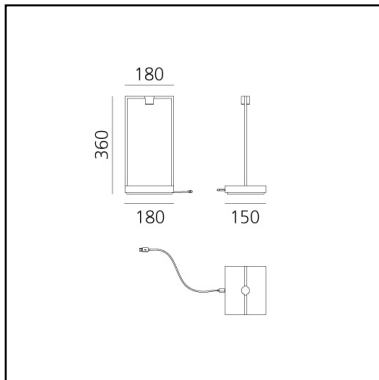

Curiosity 36 - Black/Brown

Davide Oppizzi

IP20  

LUMINARIA

- Potencia (W): **1,7W**
- Flujo Luminoso (lm): **163lm**
- CCT: **3000K**
- Efficiency: **75%**
- Efficacy: **162.83lm/W**
- CRI: **90**
- Dimmer Typology: **Push button Dimmer**

Notas

Battery life:
Dimmer step 1: 8h
Dimmer step 2: 11h
Dimmer step 3: 26h
3 hrs fast charge

ESPECIFICACIONES

Curiosity is a portable lamp whose shape reveals its natural vocation for showcasing, but at the same time for relations. It highlights spaces where people gather or the objects it can accommodate within the footprint of its base. Neutral and essential in its light structure, it becomes functional by enhancing the content. It is a frame for displaying objects, with its base providing the element that accommodates whatever items you wish to display, illuminated by the small spotlight on the top. Curiosity brings its illuminated space anywhere, and thanks to its long running time it allows you to reinvent everyday lightscapes. It designs freedom dedicated to the individual, adapting to the domestic space, but above all it enables original new scenarios in public spaces. Curiosity creates flexible and mobile displays, it is also a perfect tool for retail spaces, for exhibitions or for restaurants, where it creates an intimate and elegant atmosphere able to follow the changing organisation of spaces.

CÓDIGO PRODUCTO: 0174010A

CARACTERÍSTICAS

- Código del artículo: **0174010A**
- Color: **Black/Brown**
- Instalación: **Sobremesa**
- Material: **Aluminium**
- Serie: **Design Collection**
- diseño: **Davide Oppizzi**

DIMENSIONES

- Longitud: **cm 18**
- Ancho: **cm 15**
- Altura: **cm 36**