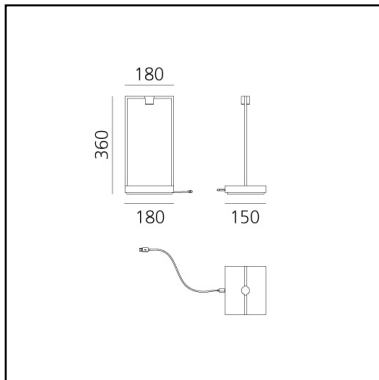

Curiosity 36 - Focus - Black/Brown

Davide Oppizzi

IP20  

LUMINARIA

- Potencia (W): **1,7W**
- Flujo Luminoso (lm): **148lm**
- CCT: **3000K**
- Efficiency: **68%**
- Efficacy: **147.59lm/W**
- CRI: **90**
- Dimmer Typology: **Push button Dimmer**

its base. Neutral and essential in its light structure, it becomes functional by enhancing the content.

It is a frame for displaying objects, with its base providing the element that accommodates whatever items you wish to display, illuminated by the small spotlight on the top.

CÓDIGO PRODUCTO: 0174110A

CARACTERÍSTICAS

- Código del artículo: **0174110A**
- Color: **Black/Brown**
- Instalación: **Sobremesa**
- Material: **Aluminium**
- Serie: **Design Collection**
- diseño: **Davide Oppizzi**

DIMENSIONES

- Longitud: **cm 18**
- Ancho: **cm 15**
- Altura: **cm 36**