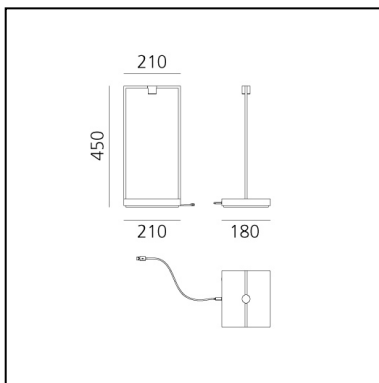

Curiosity 45 - Black/Brown

Davide Oppizzi

IP20  

LUMINARIA

- Potencia (W): **2,5W**
- Flujo Luminoso (lm): **234lm**
- CCT: **3000K**
- Efficiency: **75%**
- Efficacy: **117.18lm/W**
- CRI: **90**
- Dimmer Typology: **Push button Dimmer**

Notas

Battery life:
Dimmer step 1: 8h
Dimmer step 2: 11h
Dimmer step 3: 26h
3 hrs fast charge

ESPECIFICACIONES

Curiosity is a portable lamp whose shape reveals its natural vocation for showcasing, but at the same time for relations. It highlights spaces where people gather or the objects it can accommodate within the footprint of its base. Neutral and essential in its light structure, it becomes functional by enhancing the content. It is a frame for displaying objects, with its base providing the element that accommodates whatever items you wish to display, illuminated by the small spotlight on the top. Curiosity brings its illuminated space anywhere, and thanks to its long running time it allows you to reinvent everyday lightscapes. It designs freedom dedicated to the individual, adapting to the domestic space, but above all it enables original new scenarios in public spaces. Curiosity creates flexible and mobile displays, it is also a perfect tool for retail spaces, for exhibitions or for restaurants, where it creates an intimate and elegant atmosphere able to follow the changing organisation of spaces.

CÓDIGO PRODUCTO: 0176010A

CARACTERÍSTICAS

- Código del artículo: **0176010A**
- Color: **Black/Brown**
- Instalación: **Sobremesa**
- Material: **Aluminium**
- Serie: **Design Collection**
- diseño: **Davide Oppizzi**

DIMENSIONES

- Longitud: **cm 21**
- Ancho: **cm 21**
- Altura: **cm 45**