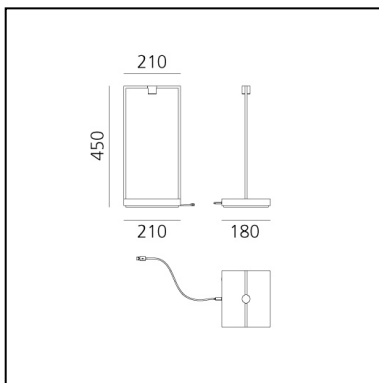

Curiosity 45 - Focus - Black/Brown

Davide Oppizzi

IP20  

LUMINARIA

- Potencia (W): **2,5W**
- Flujo Luminoso (lm): **214lm**
- CCT: **3000K**
- Efficiency: **68%**
- Efficacy: **106.86lm/W**
- CRI: **90**
- Dimmer Typology: **Push button Dimmer**

Notas

Battery life:
Dimmer step 1: 8h
Dimmer step 2: 11h
Dimmer step 3: 26h
3 hrs fast charge

ESPECIFICACIONES

Curiosity is a portable lamp whose shape reveals its natural vocation for showcasing, but at the same time for relations. It highlights spaces where people gather or the objects it can accommodate within the footprint of its base. Neutral and essential in its light structure, it becomes functional by enhancing the content. It is a frame for displaying objects, with its base providing the element that accommodates whatever items you wish to display, illuminated by the small spotlight on the top. Curiosity brings its illuminated space anywhere, and thanks to its long running time it allows you to reinvent everyday lightscapes. It designs freedom dedicated to the individual, adapting to the domestic space, but above all it enables original new scenarios in public spaces. Curiosity creates flexible and mobile displays, it is also a perfect tool for retail spaces, for exhibitions or for restaurants, where it creates an intimate and elegant atmosphere able to follow the changing organisation of spaces.

CÓDIGO PRODUCTO: 0176110A

CARACTERÍSTICAS

- Código del artículo: **0176110A**
- Color: **Black/Brown**
- Instalación: **Sobremesa**
- Material: **Aluminium**
- Serie: **Design Collection**
- diseño: **Davide Oppizzi**

DIMENSIONES

- Longitud: **cm 21**
- Ancho: **cm 21**
- Altura: **cm 45**